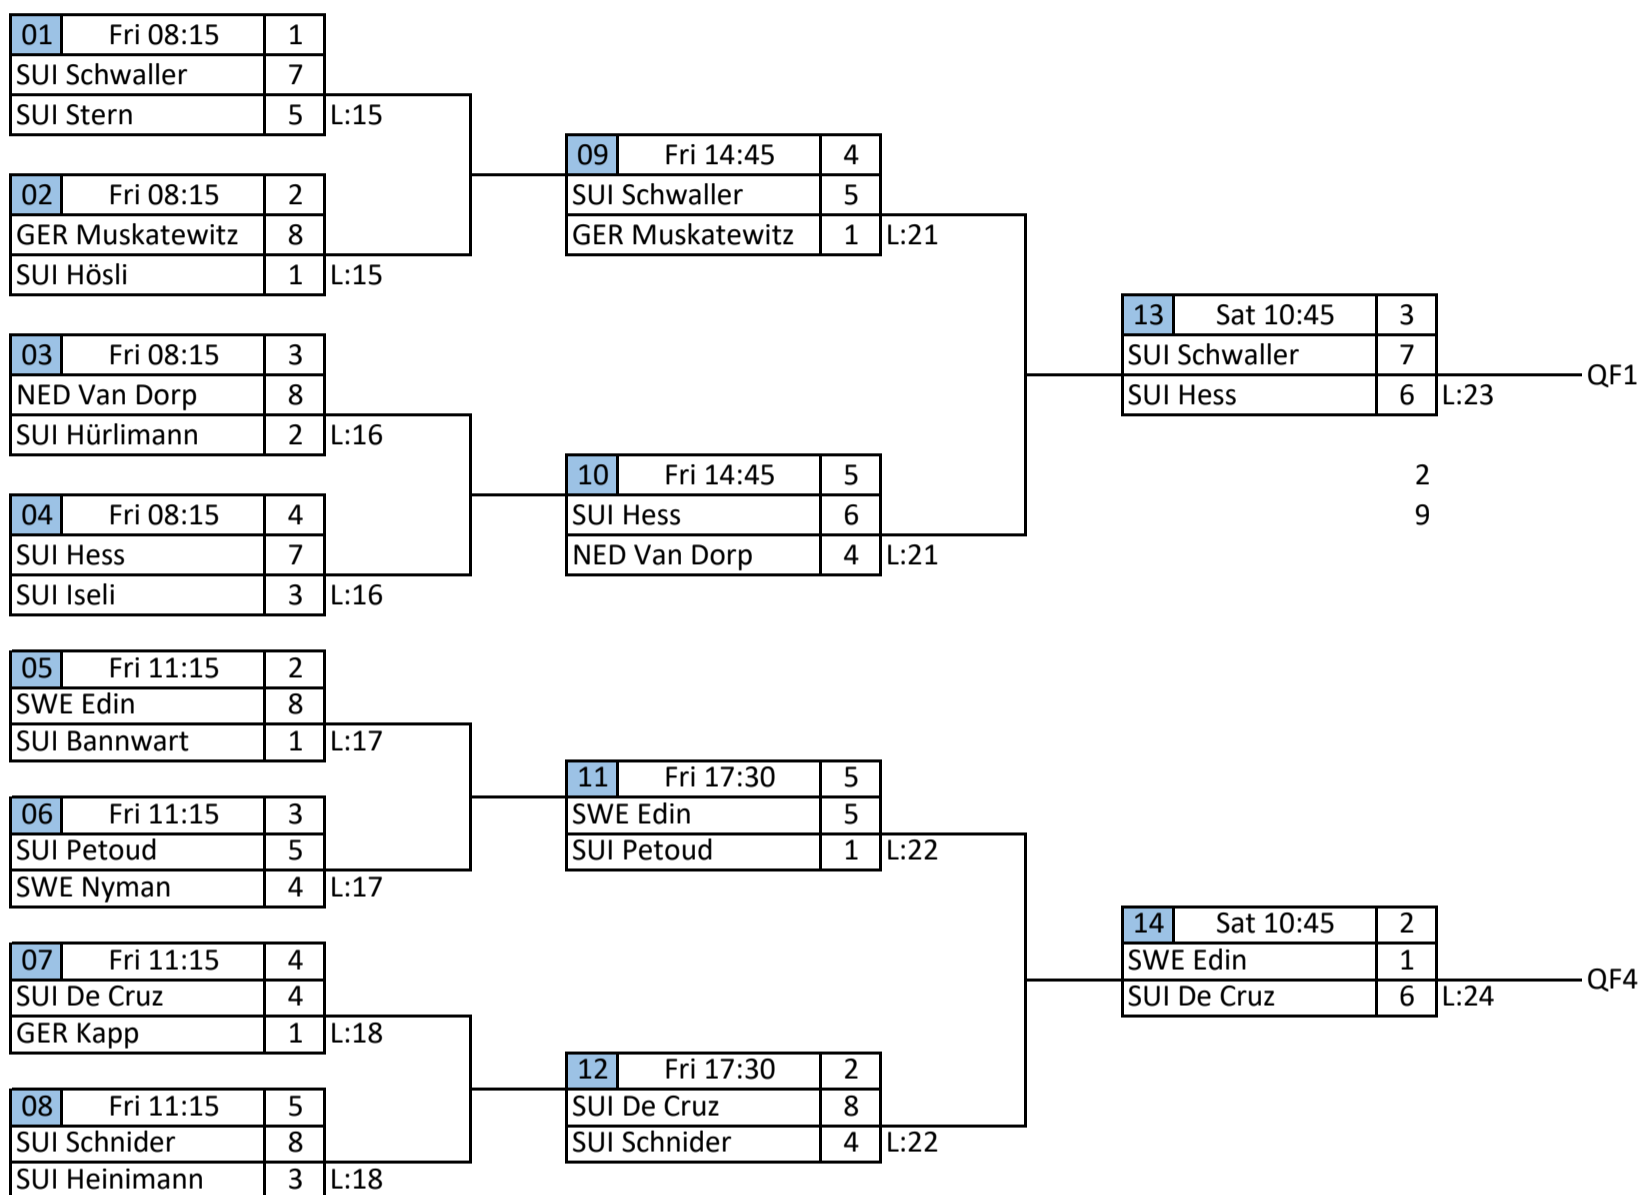

A Road

B Road

from 01

15	Fri 14:45	3
SUI Hösli		6
SUI Stern		3

from 02

from 03

16	Fri 14:45	1
SUI Iseli		6
SUI Hürlimann		2

from 04